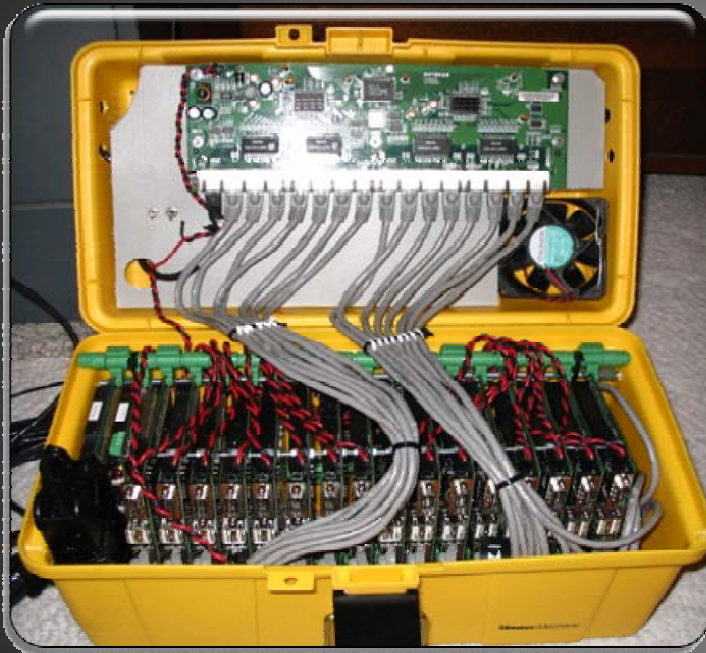

LOW POWER / LOW COST CLUSTERS

Sandia Linux Lunchbox